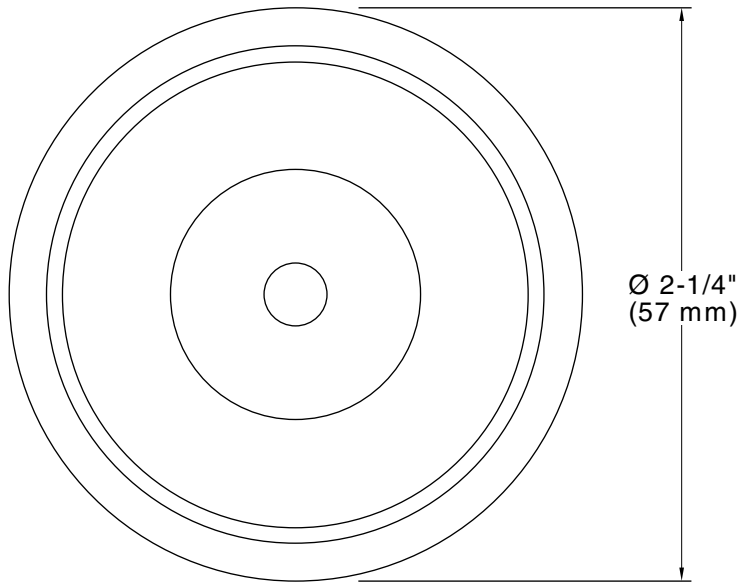

Features

- For use with the K-8524 and K-9069 slidebars
- Coordinates with Forte and Bancroft faucets and accessories

Material

- KOHLER finishes resist corrosion and tarnishing
- Durable metal construction

Technical Information

All product dimensions are nominal.

Notes

Install this product according to the installation guide.